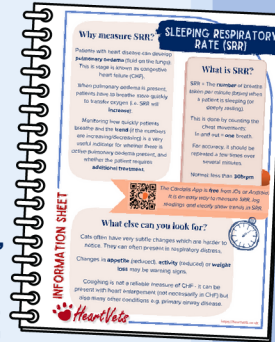

- Monitor your pet's sleeping respiratory rate easily
- Track changes with the handy graph
- Email the results straight to your vet or cardiologist for advice
- Assess how your pet's cardiac disease is progressing